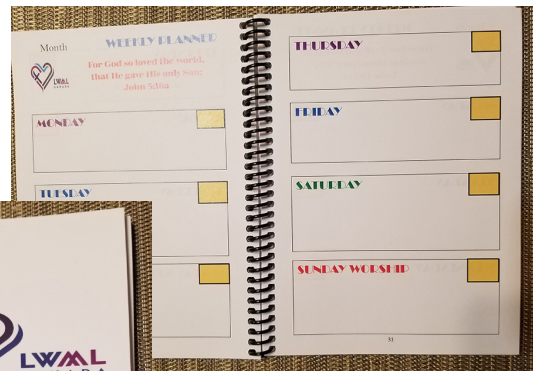

New for the 2021 LWMLC virtual convention

Virtual Convention Charm

Put on your charm pin with you other convention charms...or buy two and make a pair of earrings.

Item #: M-20-12 Cost: \$6

Charm Pin

Item #: C-13-24
Cost: \$5

Glass Water Bottle

Great for use any time but a perfect companion for your mission walk activity. Order one for every member of your society and do the activity together (if that is allowed).

Item # M-20-03
Cost: \$15

Item #: M-20-11 Cost: \$15

How about recording your convention experience in a **journal**...using your souvenir **pen!**

Next **LWMLC Apparel** order will be placed June 1. Order yours today!

Details in the Resource Catalogue on the LWMLC website, lutheranwomen.ca.